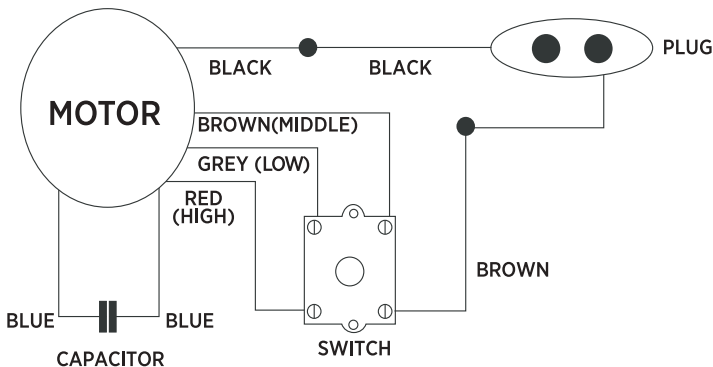

OPERATING INSTRUCTIONS

1. Before inserting the Power plug into a electrical outlet, check if the voltage frequency on the data plate are in agreement with local voltage
2. Speed control: turning the position switch for the three speeds. The numbers 0,1,2,3, on the board indicate off, slow moderate and fast their proper order

WARNING

1. Do not touch the blades with hand object before the fan comes to a standstill, in case of accidents happen.
2. Do not pull the power cord too hard, lest it fall off.
3. If the cord of this appliance is damaged, it must only be replaced by a repair shop appointed by the manufacturer.
4. Before cleaning disconnect from power. Take off the front guard and blade. Use soft cloth erase oil stains. Please do not bump the blade or alter their angles.

ELECTRIC SCHEMATIC DIAGRAM