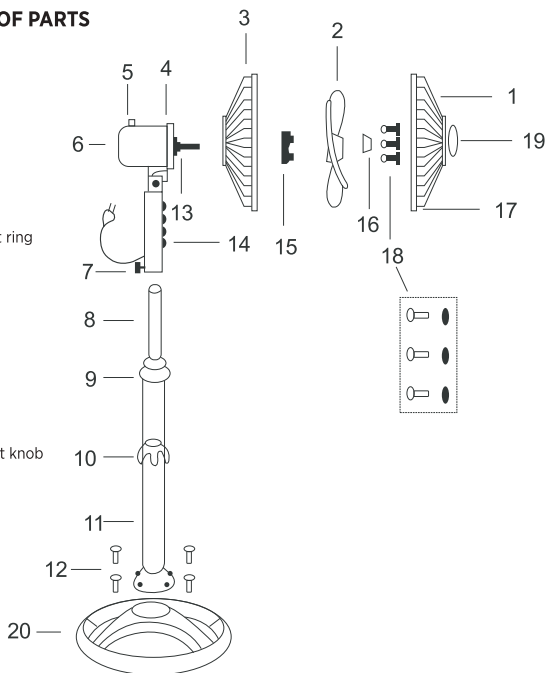

## DESCRIPTION OF PARTS

1. Grill
2. Blade
3. Grill
4. Motor cover
5. Oscillating knob
6. Motor
7. Screw D
8. Extension pole
9. Height adjustment ring
10. Base cover
11. Base tube
12. Screw A
13. Shaft
14. Piano keys
15. Screw B
16. Blade screw
17. Screw C
18. Swivel adjustment knob
19. Grill Cover
20. Base